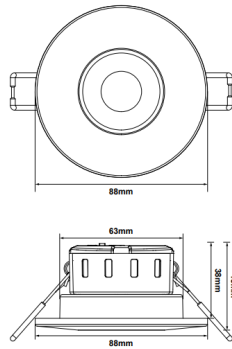

08637 MAU306

Overview

The Kosnic Mauna III 4W/6W Dimmable Fire Rated Downlights are suitable for 30, 60 and 90 minute applications and may be installed under insulation. Can be dimmed with mains dimmer switches and have a choice of interchangeable magnetic bezels with different finishes. The white bezel is supplied as standard.

Power (W)	Current (mA)	CCT (K)	Energy Class	Lumen (lm)
4	25	3000 (Warm White)	F	510
4	25	4000 (Cool White)	E	530
4	25	6000 (Day Light)	E	530
6	37	3000 (Warm White)	F	670
6	37	4000 (Cool White)	F	710
6	37	6000 (Day Light)	F	710

IP65

General Information

Ambient Temperature Range (°C)	-30 C to 50 C
IK Rating	IK07
IP Rating	IP65
Nominal Lifetime (h)	50,000 h
Protection Rating	Class I
Installation Area	Internal

Tel: 01635 523 713

Email: sales@kosnic.com

Kosnic.com