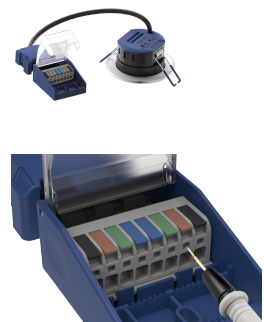

## Mauna III fire-rated downlight 4W/6W CCT switchable

- High efficiency up to 132lm/W
- Optional add-on emergency kits, available in standard and self-test
- Switchable wattage and CCT (3000/4000/6000k)
- Optional PIR sensors compatible with Uni-Remote
- Integrated dimmable driver
- Interchangeable magnetic bezels with different finishes
- Can be installed under insulation layer with void of 40mm
- Compact size
- Plug-in push wire terminal
- 5 multipack available

### Overview

The Kosnic Mauna III 4W/6W Dimmable Fire Rated Downlights are suitable for 30, 60 and 90 minute applications and may be installed under insulation. Can be dimmed with mains dimmer switches and have a choice of interchangeable magnetic bezels with different finishes. The white bezel is supplied as standard.